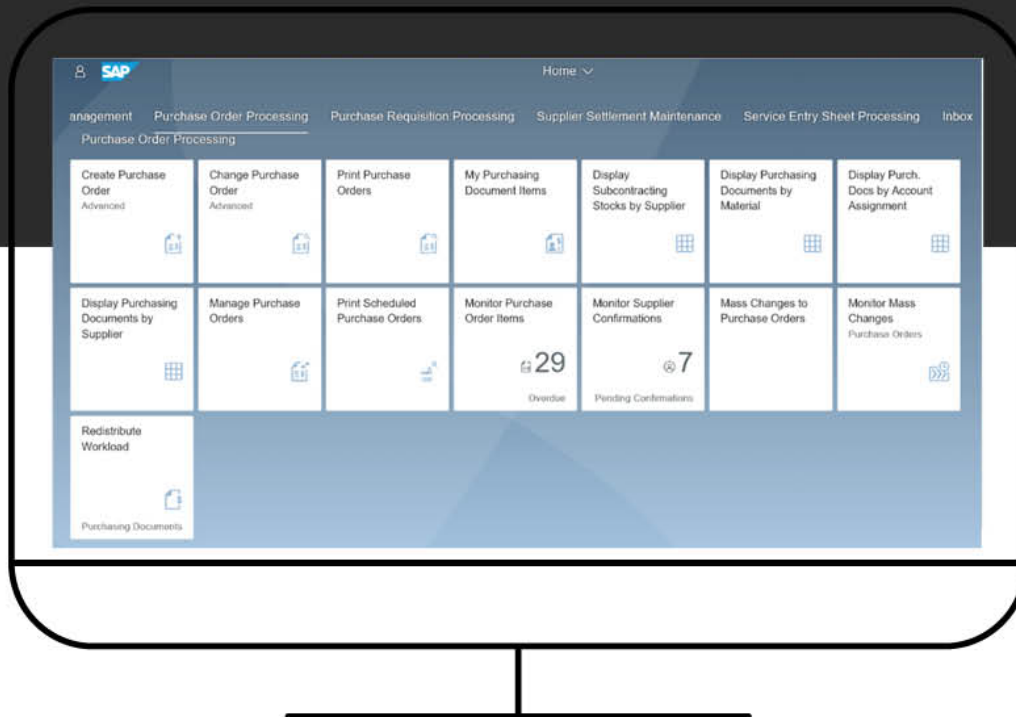

PACKAGE BUSINESS PROCESSES SUPPORTED

- Optimized Canning and Production Processing
- Embedded production planning and scheduling
- Optimized material requirement planning
- Real-time inventory management
- Embedded warehouse management
- Fresh Fruit Dynamic Procurement
- By-Product and Co-Product Handling
- Actual Real-time Product Costing

KEY BENEFITS

- **10%** increase in customer satisfaction
- **25%** reduction in inventory levels
- **10%** increase in on-time delivery

DELIVERY SCOPE	EMPLOYEE RANGE	IMPLEMENTATION	PRICE
➤ Finance ➤ Procure to Pay ➤ Order to Cash ➤ Plan to Product	150 - 500	99 Day	Implement Cost 8 Million THB SW license (20 Users) 4 Million THB

Package Including: 1. SAP S/4HANA license 2. SAP S/4HANA implementation

Package Excluding: 1. Hardware server 2. SAP annual maintenance about 22% of license price

NEXUS SYSTEM RESOURCES COMPANY LIMITED

268 Soi Pattanakarn 30, Pattanakarn Road, Suanluang, Bangkok 10250, Thailand

T: +66 2 091 1900 | E: info.th@nexus-sr.com www.nexus-sr.com